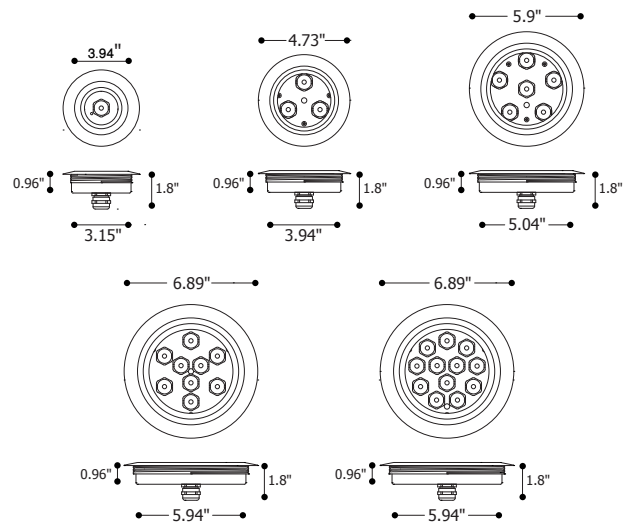

### SPECIFICATIONS

<b>DIAMETER</b>	3.94 in. (100mm)	4.73 in. (120mm)	5.9 in. (150mm)	6.89 in. (175mm)
<b>WATTAGE</b>	1W, 3W	3W, 9W	6W, 18W	9W, 12W 27W, 36W
<b>NUMBER OF LED'S</b>	1	3	6	9,12
<b>WEIGHT</b>	0.5 kgs	0.65 kgs	0.85 kgs	1 kgs
<b>COLOR TEMPERATURE</b>	3000K (Warm White), 5500K (Cool White), Red, Green, Blue, Amber, RGB			
<b>OPERATING VOLTAGE</b>	24V DC			
<b>POWER SUPPLY</b>	Non-Integral			
<b>DIFFUSER</b>	Heat resistant clear or frosted glass			
<b>BODY MATERIAL</b>	Aluminium with special chromate coating; Optional Brass material			
<b>EXTERIOR COLOR</b>	Upper body in chrome and lower body black. Other colors at request			
<b>ENVIRONMENTAL RATINGS</b>	IP68			
<b>OPERATING TEMPERATURE</b>	-10°C to +50°C			
<b>CERTIFICATIONS</b>	RoHS, CE			

### DIMENSIONS

Example: GLL-AQUA RECESS-AL-CW-6.89-12W-30-C