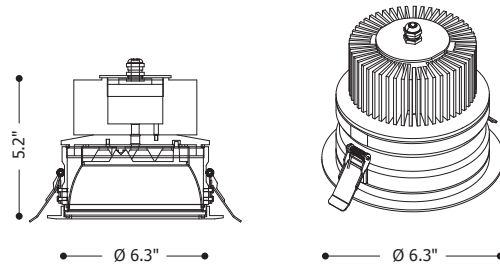

DLR Maxi can be ordered with glass protector to use in damp locations.

SPECIFICATIONS

WATTAGE	27W
NUMBER OF LED'S	9
DIMENSIONS	6.3 in. (160mm) dia x 5.2 in. (132mm) height
CUTOUT OPEN	5.78 in. (147mm) dia
WEIGHT	1.5 kgs
COLOR TEMPERATURE	3000K (Warm White), 5500K (Cool White)
LINE VOLTAGE	100 - 240V AC
POWER SUPPLY	Non-Integral
DIMMABILITY	Optional
LED LENS	PMMA
OPTIONAL PROTECTOR	Tempered Glass
REFLECTOR	Anodized Aluminium
BODY MATERIAL	Aluminium powder coated
EXTERIOR COLOR	White, Silver, Brushed Aluminium
OPERATING TEMPERATURE	-10°C to +40°C
ENVIRONMENTAL RATINGS	IP40 or IP44 with optional glass protector
CERTIFICATIONS	RoHS, CE
RATED LIFETIME	50,000 hours

DIMENSIONS

PRODUCT SELECTION GUIDE

PRODUCT	COLOR TEMP	WATTS	BEAM ANGLES (DEGREES)	PROTECTION	COLOR
GLL-DLR MAXI	WW-Warm White 3000K CW-Cool White 5500K	27W	45	1-IP40 2-IP44	W-White S-Silver A-Brushed Aluminium