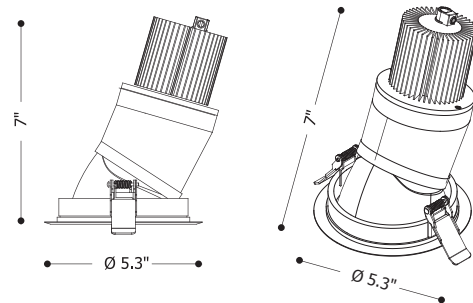

SPECIFICATIONS

WATTAGE	18W
NUMBER OF LED'S	6
DIMENSIONS	5.3 in. (135mm) dia x 7 in. (178mm) height
CUTOUT OPEN	4.8 in. (122mm) dia
WEIGHT	1.8 kgs
COLOR TEMPERATURE	3000K (Warm White), 5500K (Cool White)
LINE VOLTAGE	100 - 240V AC
POWER SUPPLY	Non-Integral
DIMMABILITY	Optional
LED LENS	PMMA
REFLECTOR	Anodized Aluminium
BODY MATERIAL	Aluminium powder coated
EXTERIOR COLOR	White, Silver, Brushed Aluminium
OPERATING TEMPERATURE	-10°C to +40°C
ENVIRONMENTAL RATINGS	IP40
CERTIFICATIONS	RoHS, CE
RATED LIFETIME	50,000 hours

DIMENSIONS

PRODUCT SELECTION GUIDE

PRODUCT	COLOR TEMP	WATTS	COLOR
GLL-DLW MIDI	WW-Warm White 3000K CW-Cool White 5500K	18W	W-White S-Silver A-Brushed Aluminium

Example: GLL-DLW MIDI-WW-18W-S

APPLICATIONS

Illumination of Wall, curtain, picture and other similar objects.