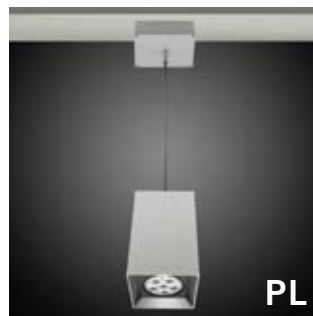

RECTA | Versatile Lights

GenLED's RECTA range is a high power, integral, LED lighting system suitable for ceiling surface, suspended & wall mount applications. The elegant design of the fixture makes it blend harmoniously into any type of interior decor. These versatile lights have virtually no limit in their application. They are used to highlight particular areas or focal points in an interior.

High efficiency LED engines offer superior quality lighting and economical ambient lighting.

SPECIFICATIONS

MODEL	CL	PL	WL
WATTAGE	18 W		
NUMBER OF LED'S	6		
DIMENSIONS	5.1 in. (130mm) L 5.1 in. (130mm) W 8.7 in. (220mm) H	5.1 in. (130mm) L 5.1 in. (130mm) W 7.6 in. (194mm) H 59 in. (1500mm) suspension	5.1 in. (130mm) L 5.1 in. (130mm) W 6.9 in. (176mm) H
WEIGHT	1.64 kgs	2 kgs	1.63 kgs
COLOR TEMPERATURE	3000K (Warm White), 5500K (Cool White)		
LINE VOLTAGE	100 - 240V AC		
POWER SUPPLY	Integral		
DIMMABILITY	Optional Non-Integral		
DIFFUSER	PMMA		
BODY MATERIAL	Aluminium powder coated		
EXTERIOR COLOR	White, Silver, Brushed Aluminium		
OPERATING TEMPERATURE	-10°C to +40°C		
ENVIRONMENTAL RATINGS	IP40		
CERTIFICATIONS	RoHS, CE		
RATED LIFETIME	50,000 hours		

DIMENSIONS

PRODUCT SELECTION GUIDE

PRODUCT	MODEL	COLOR TEMP	WATTS	BEAM ANGLES (DEGREES)	COLOR
GLL-RECTA	CL	WW-Warm White 3000K	18W	23	W-White
	PL	CW-Cool White 5500K			S-Silver
	WL				A-Brushed Aluminium