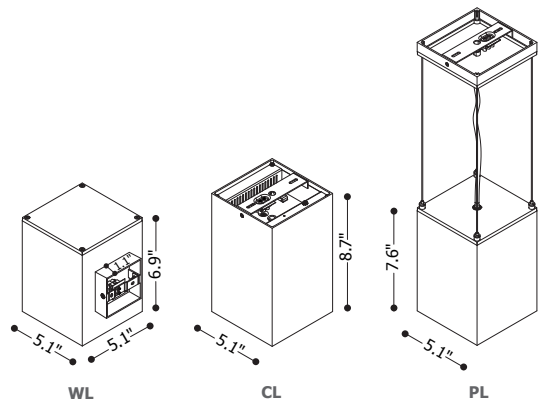

RECTA | Versatile Lights

GenLED's RECTA range is a high power, integral, LED lighting system suitable for ceiling surface, suspended & wall mount applications. The elegant design of the fixture makes it blend harmoniously into any type of interior decor. These versatile lights have virtually no limit in their application. They are used to highlight particular areas or focal points in an interior.

High efficiency LED engines offer superior quality lighting and economical ambient lighting.

SPECIFICATIONS

MODEL	CL	PL	WL
WATTAGE	18 W		
NUMBER OF LED'S	6		
DIMENSIONS	5.1 in. (130mm) L 5.1 in. (130mm) W 8.7 in. (220mm) H	5.1 in. (130mm) L 5.1 in. (130mm) W 7.6 in. (194mm) H 59 in. (1500mm) suspension	5.1 in. (130mm) L 5.1 in. (130mm) W 6.9 in. (176mm) H
WEIGHT	1.64 kgs	2 kgs	1.63 kgs
COLOR TEMPERATURE	3000K (Warm White), 5500K (Cool White)		
LINE VOLTAGE	100 - 240V AC		
POWER SUPPLY	Integral		
DIMMABILITY	Optional Non-Integral		
DIFFUSER	PMMA		
BODY MATERIAL	Aluminium powder coated		
EXTERIOR COLOR	White, Silver, Brushed Aluminium		
OPERATING TEMPERATURE	-10°C to +40°C		
ENVIRONMENTAL RATINGS	IP40		
CERTIFICATIONS	RoHS, CE		
RATED LIFETIME	50,000 hours		

DIMENSIONS

PRODUCT SELECTION GUIDE

PRODUCT	MODEL	COLOR TEMP	WATTS	BEAM ANGLES (DEGREES)	COLOR
GLL-RECTA	CL	WW-Warm White 3000K	18W	23	W-White
	PL	CW-Cool White 5500K			S-Silver
	WL				A-Brushed Aluminium