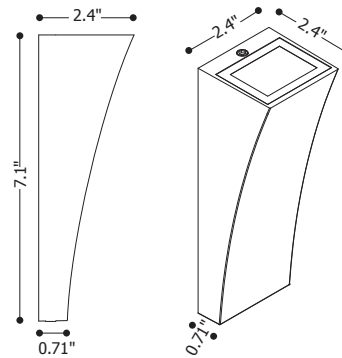

SPECIFICATIONS

WATTAGE	5W
NUMBER OF LED'S	1
DIMENSIONS	2.4 in. (60mm) length 2.4 in. (60mm) width 7.1 in. (180mm) height
WEIGHT	0.45 kgs
COLOR TEMPERATURE	3000K (Warm White), 5500K (Cool White), Blue, Green, Amber
LINE VOLTAGE	100 - 240V AC
POWER SUPPLY	Integral
DIFFUSER	Glass
BODY MATERIAL	Aluminium powder coated
EXTERIOR COLOR	White, Silver, Brushed Aluminium
OPERATING TEMPERATURE	-10°C to +40°C
ENVIRONMENTAL RATINGS	IP40
CERTIFICATIONS	RoHS, CE
RATED LIFETIME	50,000 hours

DIMENSIONS

PRODUCT SELECTION GUIDE

PRODUCT	COLOR TEMP	WATTS	COLOR
GLL-ARC	WW-Warm White 3000K CW-Cool White 5500K	5W	W-White S-Silver A-Brushed Aluminium

Example: GLL-ARC-WW-5W-S

APPLICATIONS

Used as decorative luminaires for wall mounting applications in Counters, Bars Restaurants, Reception, Showrooms etc.