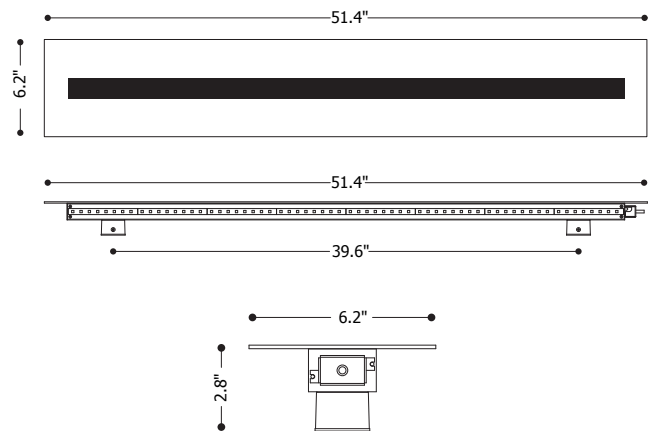

WALL LINEAR

Wall Lights

LINEAR wall light is popular for its simple design and superb illumination. Ideally suited for applications calling for lighting with low power. The elegant design of the fixture gels well with the interior architecture. The fixture provides diffused glare free excellent back lighting effect.

SPECIFICATIONS

WATTAGE	16W
LED'S	Linear LED'S
DIMENSIONS	51.4 in. (1305mm) length 6.2 in. (157mm) height 2.8 in. (71mm) depth
WEIGHT	1.58 kgs
COLOR TEMPERATURE	3000K (Warm White), 5500K (Cool White), Blue, other colors at request
LINE VOLTAGE	100 - 240V AC
POWER SUPPLY	Integral
DIFFUSER	Acrylic smoked black finished
BODY MATERIAL	Aluminium powder coated
EXTERIOR COLOR	White, Silver, Brushed Aluminium
OPERATING TEMPERATURE	-10°C to +40°C
ENVIRONMENTAL RATINGS	IP40
CERTIFICATIONS	RoHS, CE
RATED LIFETIME	50,000 hours

DIMENSIONS

PRODUCT SELECTION GUIDE

PRODUCT	COLOR TEMP	WATTS	COLOR
GLL-WL	WW-Warm White 3000K CW-Cool White 5500K	16W	W-White S-Silver A-Brushed Aluminium

Example: GLL-WL-WW-16W-W

APPLICATIONS

Used for wall mounting applications in Counters, Bars Restaurants, Reception, Showrooms etc.