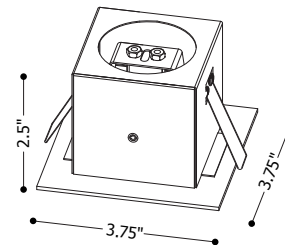

MR16-SQUARE

Ceiling Recessed Lights DLMR16 Series

The **DLMR16-SQUARE** fixture from **GenLED** is a square decorative recessed spotlight. The body is made of Aluminium with a dark reflector for glare free illumination. The fixture is designed to accept our MR16 LED lamps. The unique design of the lamp holder mounting enables tool free maintenance.

SPECIFICATIONS

LAMP	All GLL-MR16 LED lamps
DIMENSIONS	3.75 in. (95mm) L x 3.75 in. (95mm) W x 2.5 in. (63mm) H
CUTOUT OPEN	2.75 in. (70mm) x 2.75 in. (70mm)
WEIGHT	0.26 kgs
BODY MATERIAL	Aluminium
EXTERIOR COLOR	White, Silver, Brushed Aluminium
OPERATING TEMPERATURE	-10°C to +40°C
ENVIRONMENTAL RATINGS	IP20
CERTIFICATIONS	CE

DIMENSIONS

Note:

MR16 LED lamps and power supplies shall be ordered separately.

PRODUCT SELECTION GUIDE

PRODUCT	COLOR
GLL-DLMR16-SQUARE	W-White
	S-Silver
	A-Brushed Aluminium

Example: GLL-DLMR16SQUARE-S

APPLICATIONS