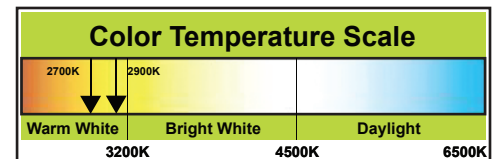

Ordering Guide

PAR38	-FL	-C	82	29	-700	-G1
Lamp Type	Beam Spread	Color	CRI 82	CCT 2900K	Lumen Category	1st Generation
	WFL - Wide Flood				700:700-800lm	
	FL - Flood					
	WSP - Wide Spot