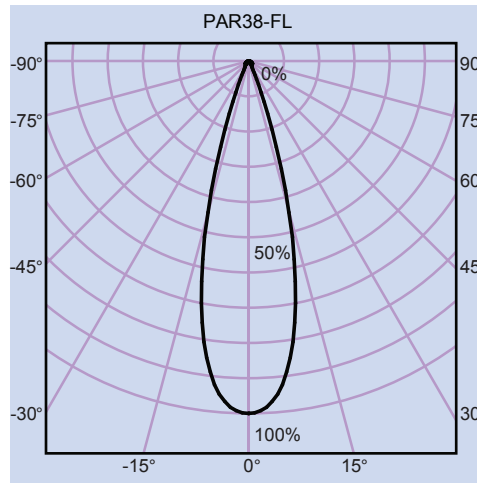

Luminous Intensity Distribution

General LED, Inc.
1218 Arion Parkway, Ste 108
San Antonio, TX 78216
United States of America
1-866-482-0203
www.GenLEDLIGHTING.com
www.generalled.com

General LED Fze
JAFZA Views Bld 19, Ste 1706
Jebel Ali Free Zone South
Dubai
United Arab Emirates
971-4-886-5204

CAUTIONS

1. Risk of Electric Shock - Use in Indoor Dry Locations Only.
2. Do Not disassemble this product. No user serviceable parts inside.
3. Not for use in totally enclosed recessed luminaires, or recessed luminaires in an insulated ceiling.
4. Added Weight of this lamp may cause instability of a free-standing portable luminaire. To prevent injury or property damage from falling lamp, only use in luminaires that can support the lamp weight.
5. Lamp should be installed in an environment with ambient temperature ranging between -40°C and +45°C (-40°F and +113°F).
6. This product is not intended for use in emergency light fixtures or exit signs.