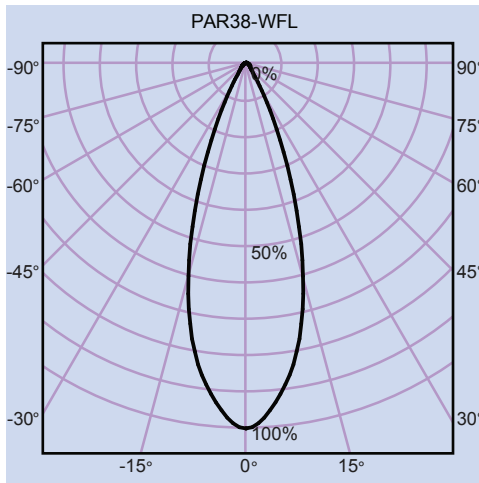

Luminous Intensity Distribution

General LED, Inc.
1218 Arion Parkway, Ste 108
San Antonio, TX 78216
United States of America
1-866-482-0203
www.GenLEDLIGHTING.com
www.generalled.com

General LED Fze
JAFZA Views Bld 19, Ste 1706
Jebel Ali Free Zone South
Dubai
United Arab Emirates
971-4-886-5204

CAUTIONS

1. Risk of Electric Shock - Use in Indoor Dry Locations Only.
2. Do Not disassemble this product. No user serviceable parts inside.
3. Not for use in totally enclosed recessed luminaires, or recessed luminaires in an insulated ceiling.
4. Added Weight of this lamp may cause instability of a free-standing portable luminaire. To prevent injury or property damage from falling lamp, only use in luminaires that can support the lamp weight.
5. Lamp should be installed in an environment with ambient temperature ranging between -40°C and +45°C (-40°F and +113°F).
6. This product is not intended for use in emergency light fixtures or exit signs.