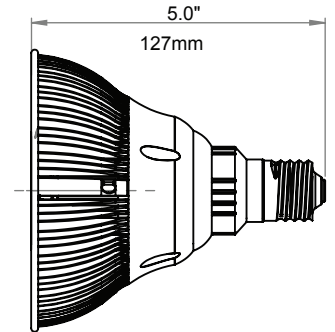

Dimmer Compatibility

Make	Model	Country
Lutron	skylark S-600	US
Lutron	Credenza TT-300	US
Busch	6513 U-102	Europe
PEHA	434	Germany
vedder	50/380 (T30.02)	Germany
REV	136231	Germany
Everflourish	EF700DC	Germany
Niko	310-017**	Germany
JUNG	244EX	Europe
JUNG	243EX	Europe
Robus	L2503G2W	Ireland
Legrand	A8051	
TCL	A6/M2	China
MASANO	A6B11	Japan
CLIPSAL	E3032HD	Australia

Note: Above dimmer types have been tested compatible with LED bulbs in this spec sheet. The compatibility of other types of dimmers should be tested at installation. Or contact General LED Inc for support of dimmer compatibility test.